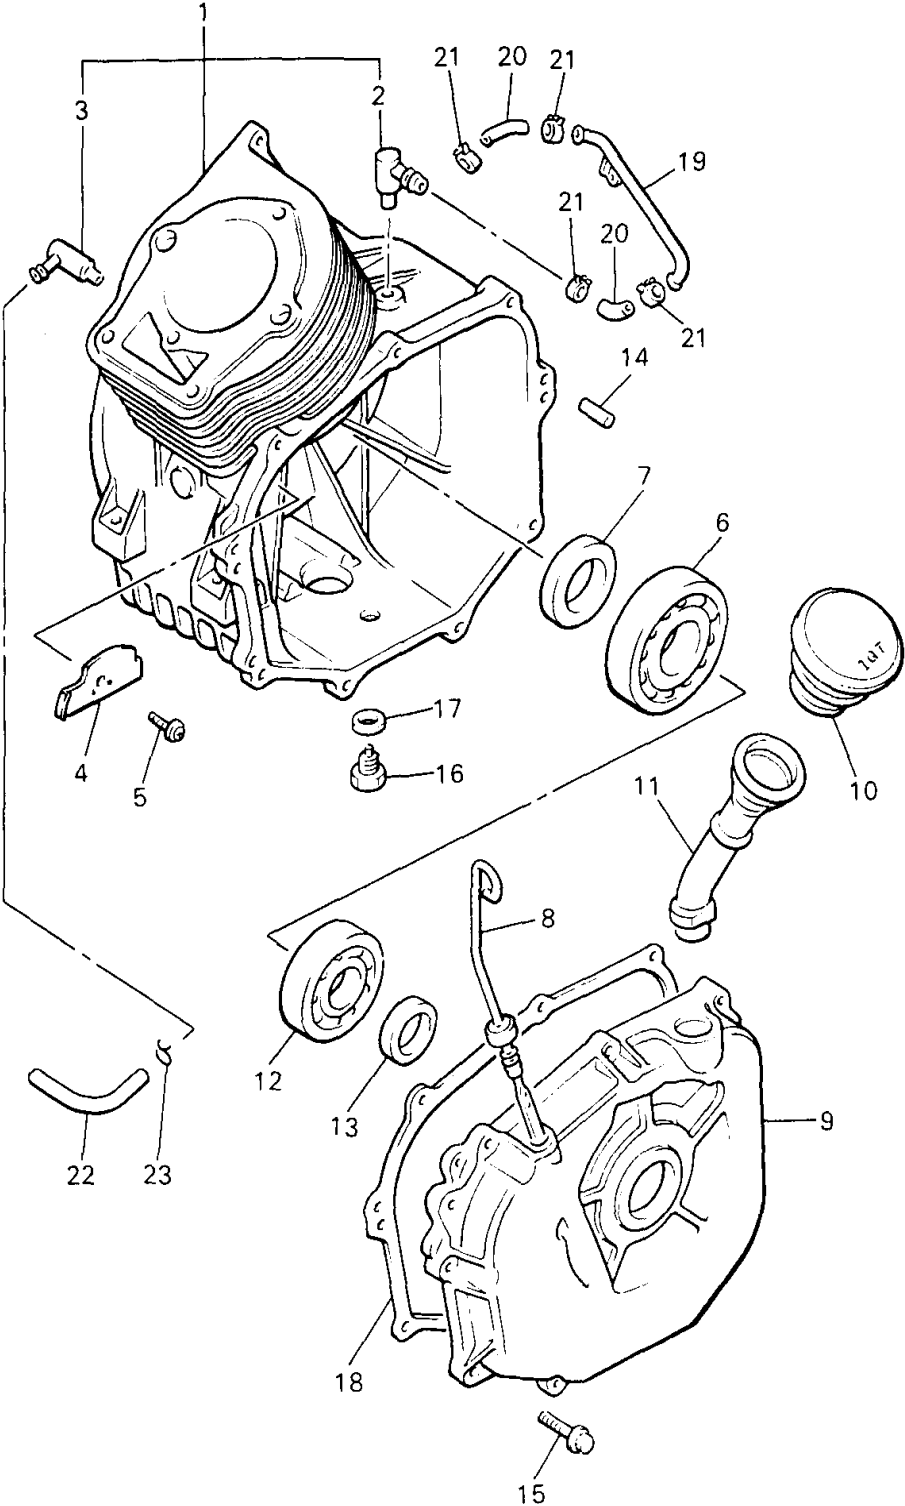

CRANKCASE

Ref. No.	Part Number	Description	Qty	Remarks
1	JN5-15100-00-00	CRANKCASE ASSEMBLY	1	
2	J38-15148-00-00	. NOZZLE 2	1	
3	J38-15155-00-00	. NOZZLE 3	1	
4	JN5-13610-00-00	REED VALVE ASSEMBLY	1	
5	90159-05117-00	SCREW, w/washer	1	
6	93306-30709-00	BEARING	1	
7	93102-35191-00	OIL SEAL	1	
8	J38-15361-00-00	GAUGE, LEVEL	1	
9	J38-15411-01-00	COVER, CRANKCASE 1	1	
10	J38-15363-00-00	PLUG, OIL	1	
11	J38-15112-00-00	PIPE, OIL	1	
12	93306-30630-00	BEARING	1	
13	93102-30195-00	OIL SEAL	1	
14	99510-08012-00	PIN, DOWEL	2	
15	95817-08035-00	BOLT, FLANGE	9	
16	97007-12020-00	BOLT	1	
17	812-11198-00-00	GASKET	1	
18	J38-15451-02-00	GASKET, CRANKCASE COVER 1	1	
19	J38-13161-00-00	PIPE, DELIVERY 1	1	
20	90445-110E6-00	HOSE	2	
21	90467-10008-00	CLIP	4	
22	90445-09304-00	HOSE	1	
23	90467-08017-00	CLIP	1	