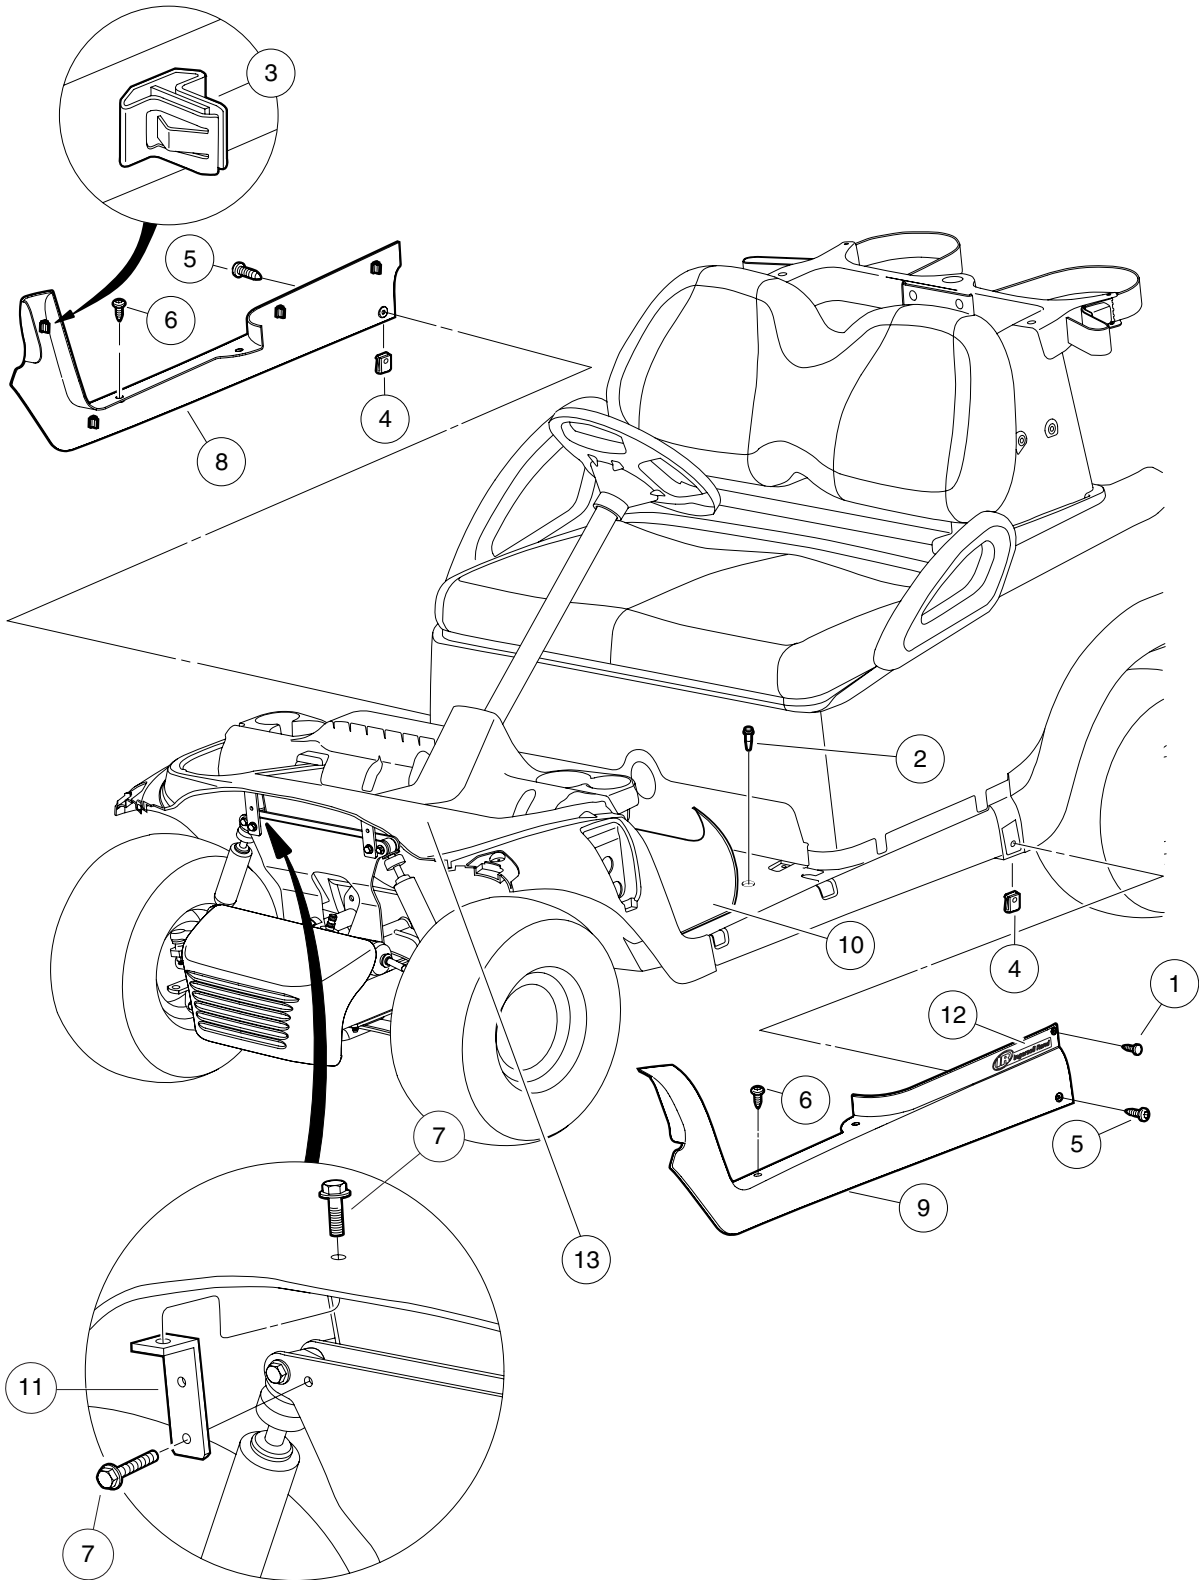

1
G
E

000497-001

FLOOR MAT, RETAINER, AND FRONT UNDERBODY – STYLE B

ITEM	PART NO.	DESCRIPTION	QTY
		1 2 3 4	
1	1010434	Barrel - Plastic	2
2	102292356	Screw-1/4-20x56 Hwh Self Drill	3
3	102292701	Clip-body-trim	8
4	102296601	U-nut, M6-1.0 Prev Torque	2
5	102296920	Screw, M6 Torx Bttn Hd Sems	2
6	102298020	Screw, K80x20, Torx Pn Hd Pt	4
7	102298716	M8-1.25x16 Taptite	4
8	102302504	Retainer Asm-floormat Rh, Blk	1
9	102302604	Retainer Asm-floormat Lh, Blk	1
10	102504802	Floormat, Precedent	1
11	102521901	Bracket-clamshell	2
12	102523901	Decal, IR/Club Car	2
13	****	Asm-front Underbody, Black	1
**** Special order item available upon request. Note: Underbody-style B should be used with dash-style B only.			

1
G
E