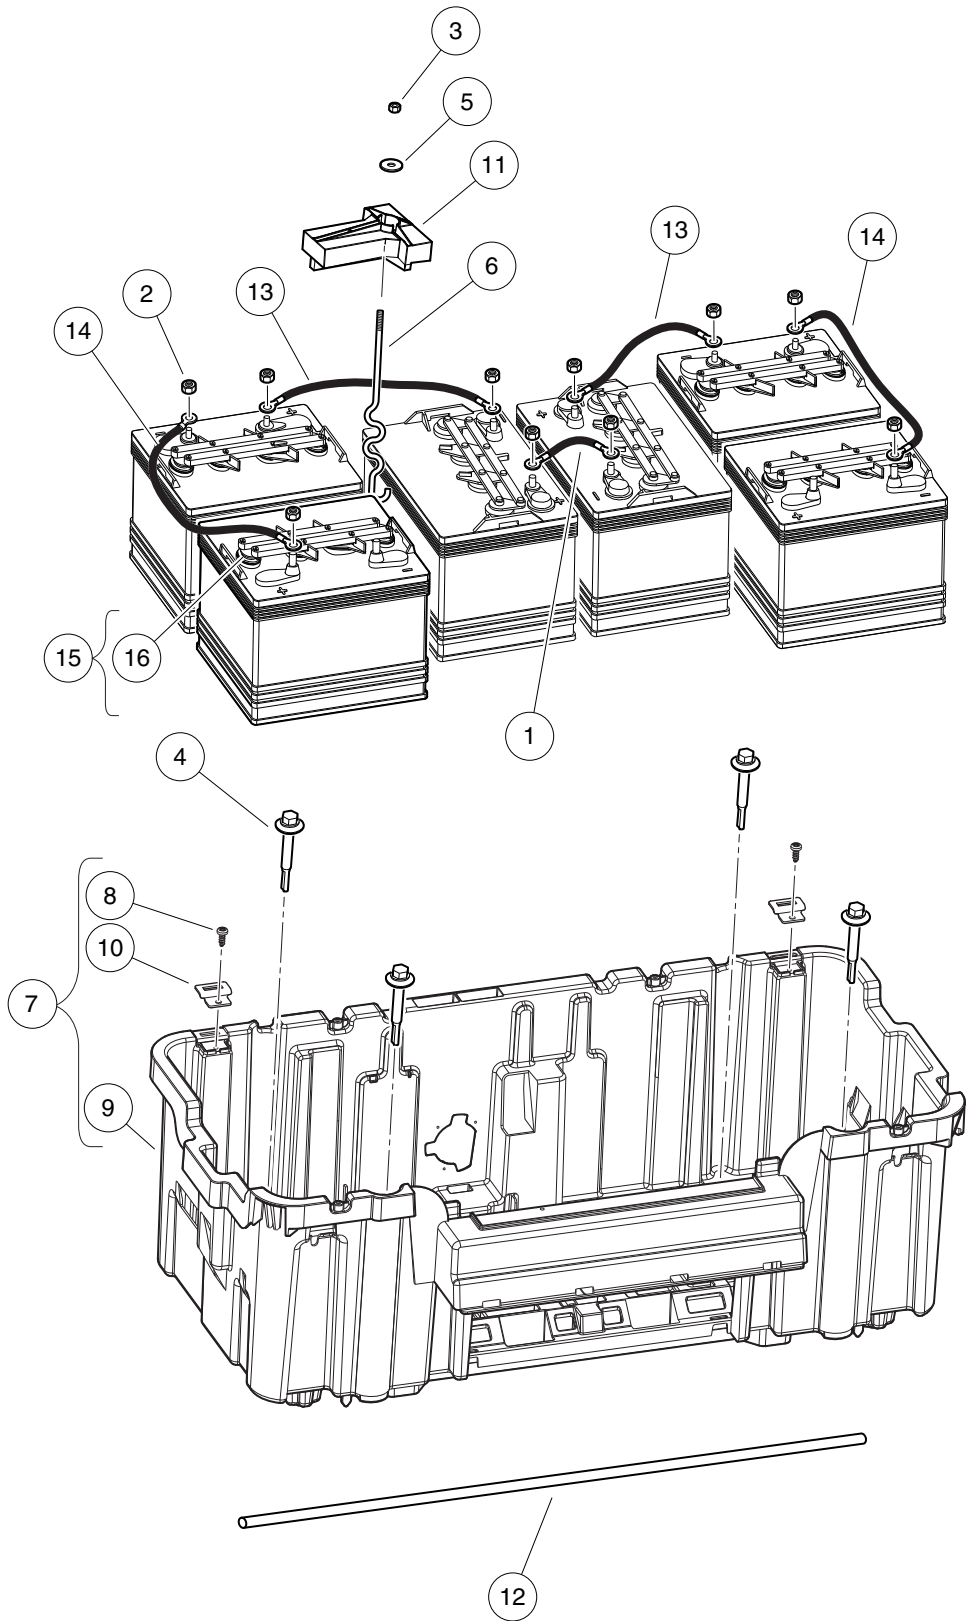

13

E

000682-001

BATTERIES AND BATTERY BUCKET, PD+ 8-VOLT

ITEM	PART NO.	DESCRIPTION	QTY
		1 2 3 4	
1	1010958	Asm, Wire, #6blk 8in	1
2	1014304	Nut, 5/16-18 Stainless-Steel Hex	12
3	1014555	Locknut, 7/16-14 Nylon Hex	2
4	102292356	Screw-1/4-20x56 Hwh Self Drill	4
5	102491501	Washer, Hard, M10	2
6	103357701	Bolt, Battery, "s" Hold-down	2
7	103368401	Asm, Bucket, Batt, Elec, Prec (includes items 8 through 10)	1
8	102298020	Screw, K80x20, Torx Pn Hd Pt	2
9	N/A	Bucket, Batt, Elec, Precedent	1
10	103368301	Hinge - Nested	2
11	103374801	Hold Down, Battery	2
12	103375301	Tube, Cross, Battery Rod	1
13	103647402	Wire Asm #6 Blk, 12"	2
14	103647403	Wire Asm #6 Blk, 17"	2
15	105138301	Battery, 8-Volt, JCI GC8 Type E (includes item 16)	6
16	103765601	Cap, Spin, 8-Volt Battery	1