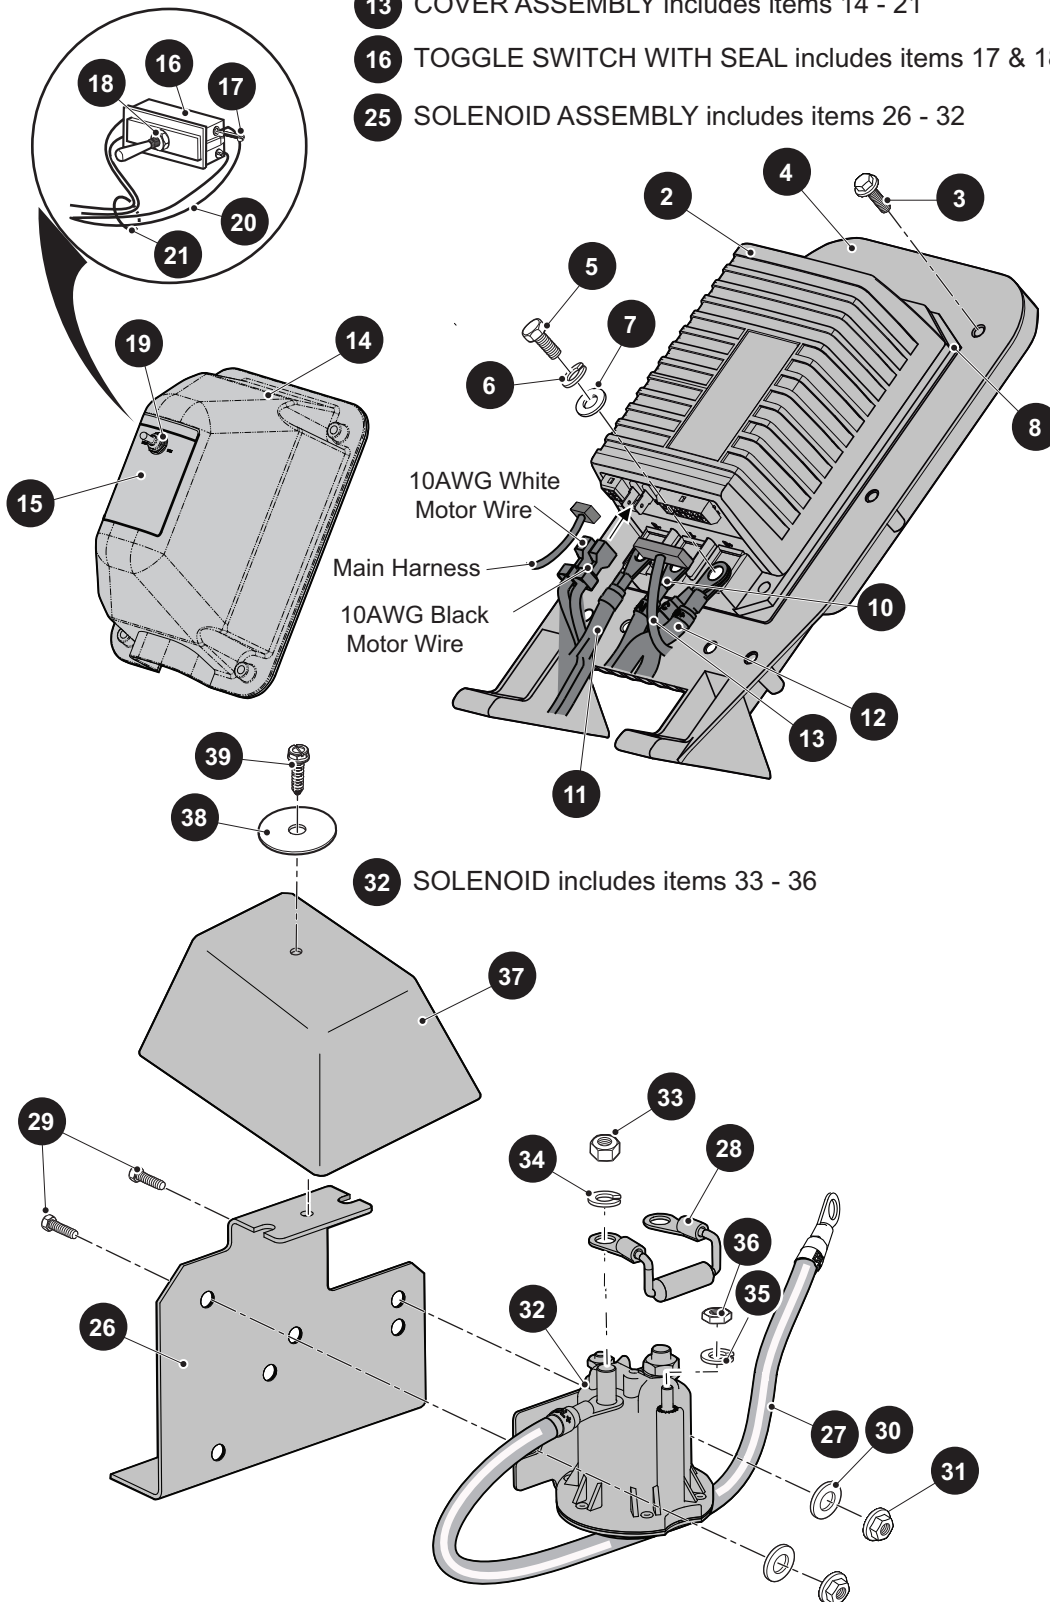

ELECTRONIC SPEED CONTROL

- 1 ELECTRONIC SPEED CONTROL ASSEMBLY includes items 2 - 13
- 13 COVER ASSEMBLY includes items 14 - 21
- 16 TOGGLE SWITCH WITH SEAL includes items 17 & 18
- 25 SOLENOID ASSEMBLY includes items 26 - 32

ITEM	PART NO.	1 2 3 4 5	DESCRIPTION	QTY.
1	612756		ELECTRONIC SPEED CONTROL ASSEMBLY, 48V (INCLUDES ITEMS 2 - 13)	1
2	612632		CONTROLLER, 48V.....	1
3	71102G01		HEX HEAD WASHER BOLT, 1/4" - 20 X 3/4" LG	3
4	73471G01		HEAT SINK.....	1
5	73296G01		HEX HEAD BOLT, 8MM X 16MM	3
6	00565G8		LOCK WASHER, 5/16"	3
7	00559G8		FLAT WASHER, 5/16"	3
8	73190G01		THERMAL MOUNTING PAD.....	1
9	31539G1		NYLON CLAMP (NOT ILLUSTRATED).....	1
10	617612		POWER WIRE HARNESS, DC	1
11	620437		6 AWG BLUE WIRE, 675MM	1
12	620432		6 AWG GREEN WIRE, 400MM	1
13	612753		COVER ASSEMBLY (INCLUDES ITEMS 14 - 21).....	1
14	73482G01		COVER (WITH GASKET)	1
15	613048		LABEL (TOW SWITCH)	1
16	73125G01		TOGGLE SWITCH WITH SEAL (INCLUDES ITEMS 17 & 18).....	1
17	*		BINDING HEAD SCREW, #5 - 40	4
18	*		HEX NUT, 15/32" - 32.....	1
19	73139G01		SEALED NUT, 15/32" - 32	1
20	73138G02		WIRE HARNESS (TOW SWITCH)	1
21	17618G1		WIRE TIE	1
22				
23				
24				
25	613104		SOLENOID ASSEMBLY (INCLUDES ITEMS 26 - 32).....	1
26	73057G01		BRACKET.....	1
27	607592		4AWG GREEN WIRE ASSEMBLY, 28"	1
28	620430		RESISTER ASSEMBLY 500 OHM	1
29	00414G5		HEX HEAD BOLT 1/4" - 20 X 5/8" LG	2
30	01110G01		FLAT WASHER, 1/4"	2

ITEM	PART NO.	1	2	3	4	5	DESCRIPTION	QTY.
31	11027G2						FLANGED NUT, 1/4" - 20.....	2
32	612711						SOLENOID, 48V (INCLUDES ITEMS 33 - 36)	1
33	00544G4						LOCK NUT, 5/16" - 24	2
34	00565G8						LOCK WASHER, 5/16"	2
35	00565G5						LOCK WASHER, #10	2
36	00526G4						LOCK NUT, #10 - 32.....	2
37	73049G01						COVER.....	1
38	16469G1						FLAT FENDER WASHER, 1/4"	1
39	00114G6						HEX HEAD WASHER BOLT, 1/4" - 14 X 3/4" LG.....	1