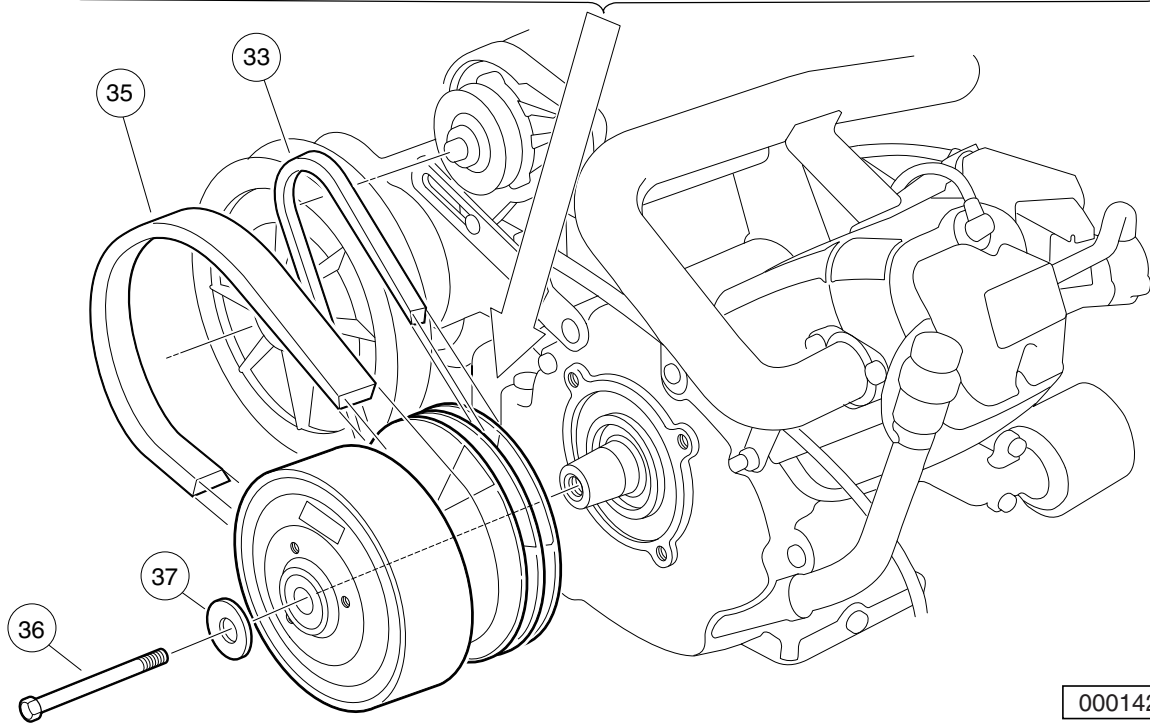

11
G

000142-001

DRIVE CLUTCH

11

G

ITEM	PART NO.	DESCRIPTION	QTY
		1 2 3 4	
1	101833908	Assembly, Drive Clutch (includes items 2 through 37)	1
2	1014049	Bearing, Idler	1
3	1014050	Retainer, Spring	1
4	1014052	Movable-Face Assembly (includes items 5 through 7)	1
5	N/A	Drive Clutch Movable Face	1
6	1014055	Retainer	1
7	N/A	Bushing, Split, Drive Clutch	1
8	1014056	Ring, Spiral Backup	2
9	1014057	Ring, 0.810" Internal Retaining	1
10	1014058	Thrust Washer	1
11	1014059	Drive Hub Assy, Drive Clutch	1
12	1014453	Kit, Drive Clutch Button (includes items 13 through 16)	1
13	1014062	Driver, Drive Clutch	3
14	1014287	Spring, Drive Button	3
15	183	Washer, #10 Type A Flat	3
16	8450	Screw, #10-24 X 0.50 Hex-Head	3
17	1016289	Spacer, Fixed Face Shaft	1
18	1016801	Kit, Drive Clutch Weight (includes items 19 through 25)	1
19	1014063	Screw, 1/4-20 X 1.00 Hex Head	6
20	N/A	Pin, 0.3752 X 1.50 Dowel	3
21	1014065	Washer, 0.38" ID Delrin Flat	6
22	N/A	Clutch Weight, Secondary	3
23	N/A	Washer	6
24	1016201	Washer, Wave	3
25	N/A	Weight, Primary	3
26	101738302	Kit, Fixed Face - Drive (includes items 27 and 28)	1
27	N/A	Desiccant Bag (Not Shown)	1
28	101738301	Fixed Face Drive (includes items 29 through 31)	1
29	N/A	Fixed Face Assembly, Drive Clutch	1
30	1014288	Screw, 5/16-18 X 0.75 Thread-Forming	3
31	1016011	Pulley, Drive Clutch	1
32	N/A	Cap Plug	1
33	101916701	V-Belt	1
34	102266201	Spring, Drive Clutch	1
35	102267101	Belt, Drive	1
36	103345701	Screw 3/8-24x5.5 Hex Loc Ptch	1
37	808	Washer, 3/8 Type B Flat	1
		Note: Item 27 not shown.	