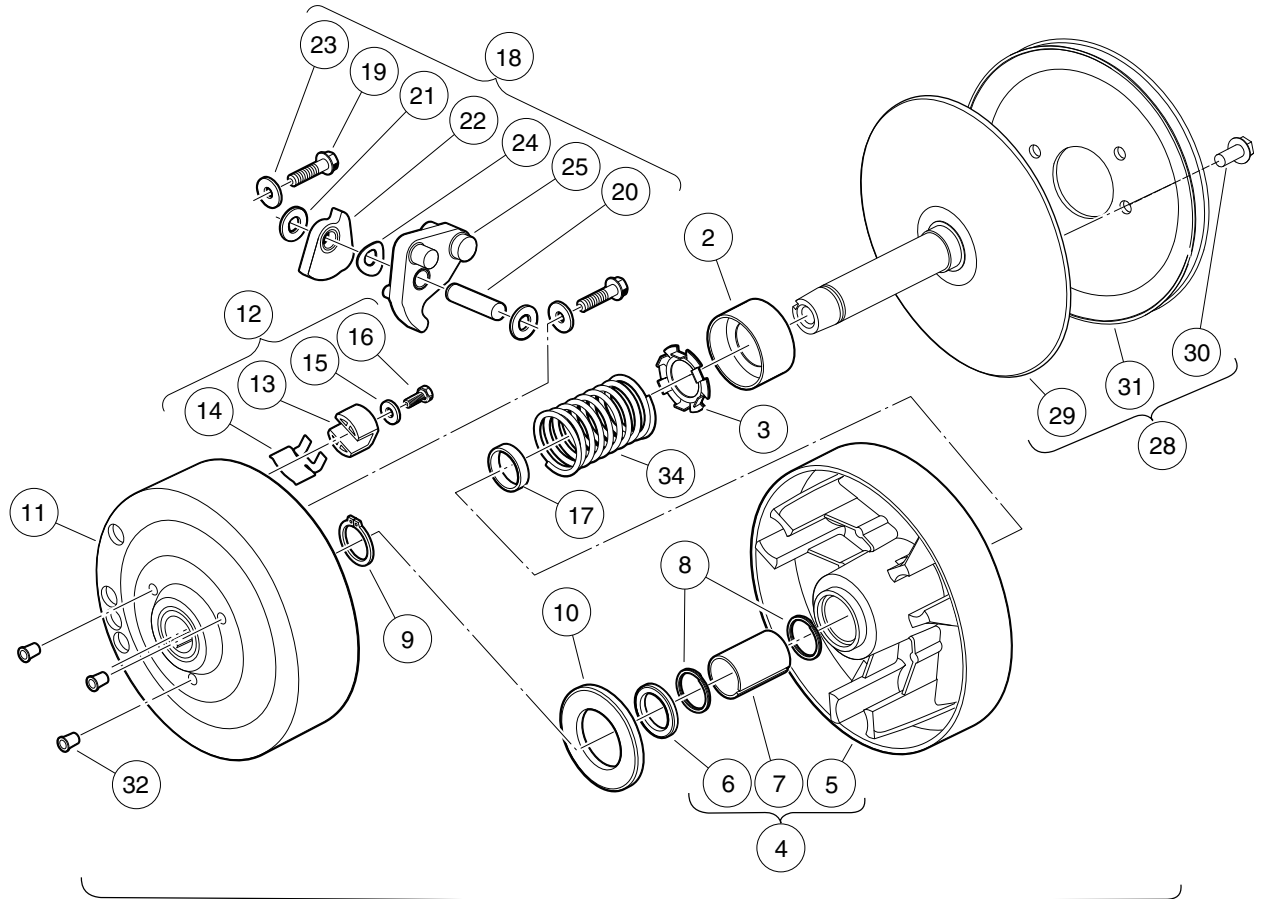

11
G

000142-001

DRIVE CLUTCH

11

G

ITEM	PART NO.	DESCRIPTION	QTY
		1 2 3 4	
1	101833908	Assembly, Drive Clutch (includes items 2 through 37)	1
2	1014049	Bearing, Idler	1
3	1014050	Retainer, Spring	1
4	1014052	Movable-Face Assembly (includes items 5 through 7)	1
5	N/A	Drive Clutch Movable Face	1
6	1014055	Retainer	1
7	N/A	Bushing, Split, Drive Clutch	1
8	1014056	Ring, Spiral Backup	2
9	1014057	Ring, 0.810" Internal Retaining	1
10	1014058	Thrust Washer	1
11	1014059	Drive Hub Assy, Drive Clutch	1
12	1014453	Kit, Drive Clutch Button (includes items 13 through 16)	1
13	1014062	Driver, Drive Clutch	3
14	1014287	Spring, Drive Button	3
15	183	Washer, #10 Type A Flat	3
16	8450	Screw, #10-24 X 0.50 Hex-Head	3
17	1016289	Spacer, Fixed Face Shaft	1
18	1016801	Kit, Drive Clutch Weight (includes items 19 through 25)	1
19	1014063	Screw, 1/4-20 X 1.00 Hex Head	6
20	N/A	Pin, 0.3752 X 1.50 Dowel	3
21	1014065	Washer, 0.38" ID Delrin Flat	6
22	N/A	Clutch Weight, Secondary	3
23	N/A	Washer	6
24	1016201	Washer, Wave	3
25	N/A	Weight, Primary	3
26	101738302	Kit, Fixed Face - Drive (includes items 27 and 28)	1
27	N/A	Desiccant Bag (Not Shown)	1
28	101738301	Fixed Face Drive (includes items 29 through 31)	1
29	N/A	Fixed Face Assembly, Drive Clutch	1
30	1014288	Screw, 5/16-18 X 0.75 Thread-Forming	3
31	1016011	Pulley, Drive Clutch	1
32	N/A	Cap Plug	1
33	101916701	V-Belt	1
34	102266201	Spring, Drive Clutch	1
35	102267101	Belt, Drive	1
36	103345701	Screw 3/8-24x5.5 Hex Loc Ptch	1
37	808	Washer, 3/8 Type B Flat	1
		Note: Item 27 not shown.	