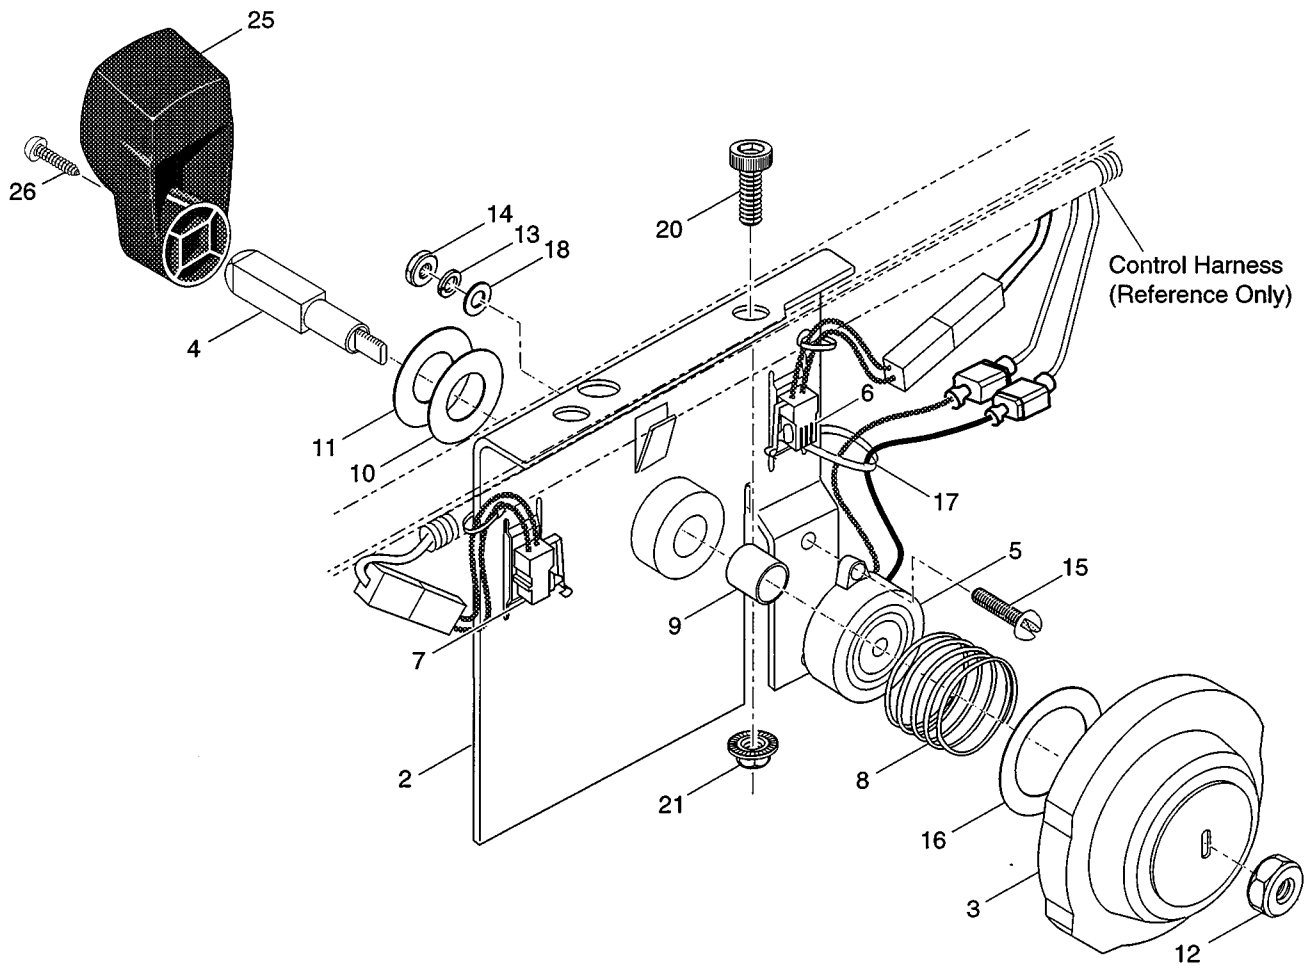

1 - Includes Items 2 - 18

THE USE OF NON UL PARTS WILL VOID ANY UL LISTING.

When ordering parts, please specify the model and serial number of the product.

* Indicates a component that is not available as an individual part.

G** Indicates consult Customer Service Department for additional information.

ITEM	PART NO.	1 2 3 4 5	DESCRIPTION	QTY.
1	73180-G01		DIRECTION SELECTOR ASSEMBLY (INCLUDES ITEMS 2 - 18)	
2	73179-G01		BRACKET	1
3	73167-G01		CAM.....	1
4	73171-G01		DIRECTION SELECTOR SHAFT	1
5	73037-G02		REVERSE WARNING BUZZER	1
6	73195-G01		MICRO SWITCH.....	1
7	73194-G01		MICRO SWITCH.....	1
8	73188-G01		COMPRESSION SPRING	1
9	25664-G1		BUSHING	1
10	00771-G4		NYLON WASHER, 1/2".....	1
11	73181-G01		WASHER, 1/2".....	1
12	14390-G1		LOCK NUT, 3/8-24.....	1
13	00565-G3		LOCK WASHER, 3/8"	2
14	00525-G5		NUT, #6.....	2
15	00138-G5		SCREW, #6 - 32 X 5/8" LG.....	2
16	73182-G01		NYLON WASHER, 1 3/8".....	1
17	17618-G1		WIRE TIE	3
18	00559-G3		WASHER, #6	2
19				
20	28272-G01		BOLT, 1/4 - 20 X 5/8" LG.....	2
21				
22	11027-G2		LOCK NUT, 1/4 - 20	2
23				
24	00559-G7		WASHER, 1/4"	2
25	71905-G01		DIRECTION SELECTOR HANDLE.....	1
26	00740-G4		SCREW, #10 - 32 X 1/2" LG. (STAINLESS STEEL)	1