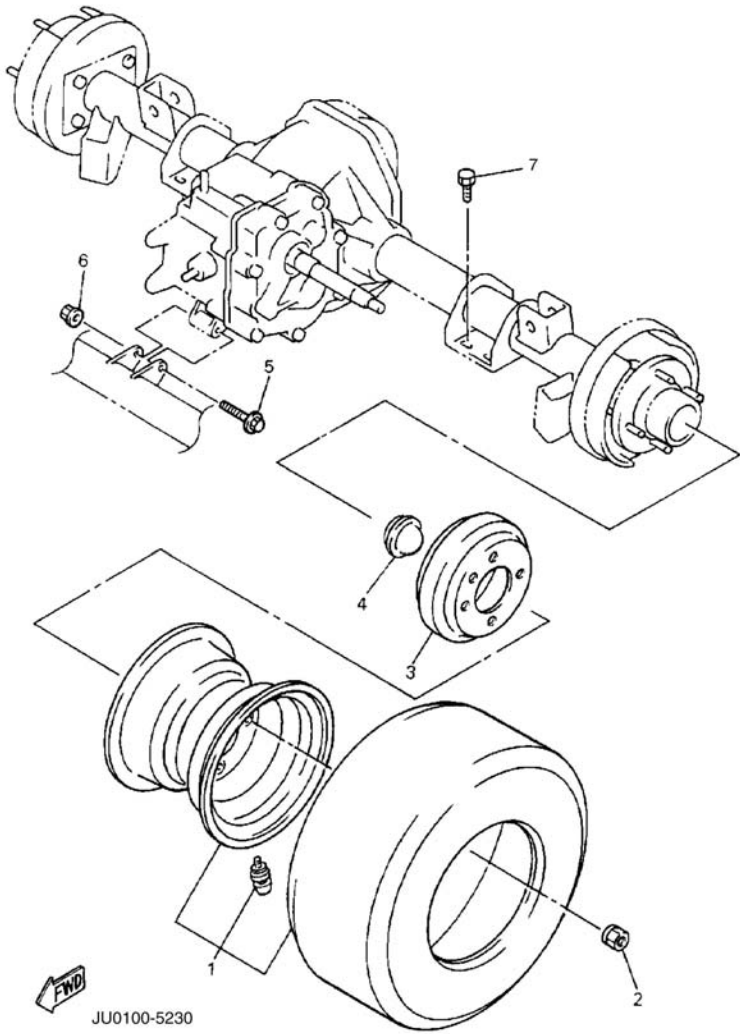

FIG. 24 REAR AXLE MOUNT / WHEEL

REF NO.	PART NUMBER	DESCRIPTION	QTY	REMARKS
1	JN6-F5100-11-00	WHEEL ASSY.	2	
2	90179-12262-00	NUT	8	
3	J55-G6521-10-00	DRUM	2	
4	JN6-F5118-00-00	COVER, HUB DUST	2	
5	95817-08075-00	BOLT, FLANGE	1	
6	90179-08491-00	NUT, FLANGE	1	
7	9751P-10620-00	BOLT, HEX. W/WASHER (7-FQA)	8	