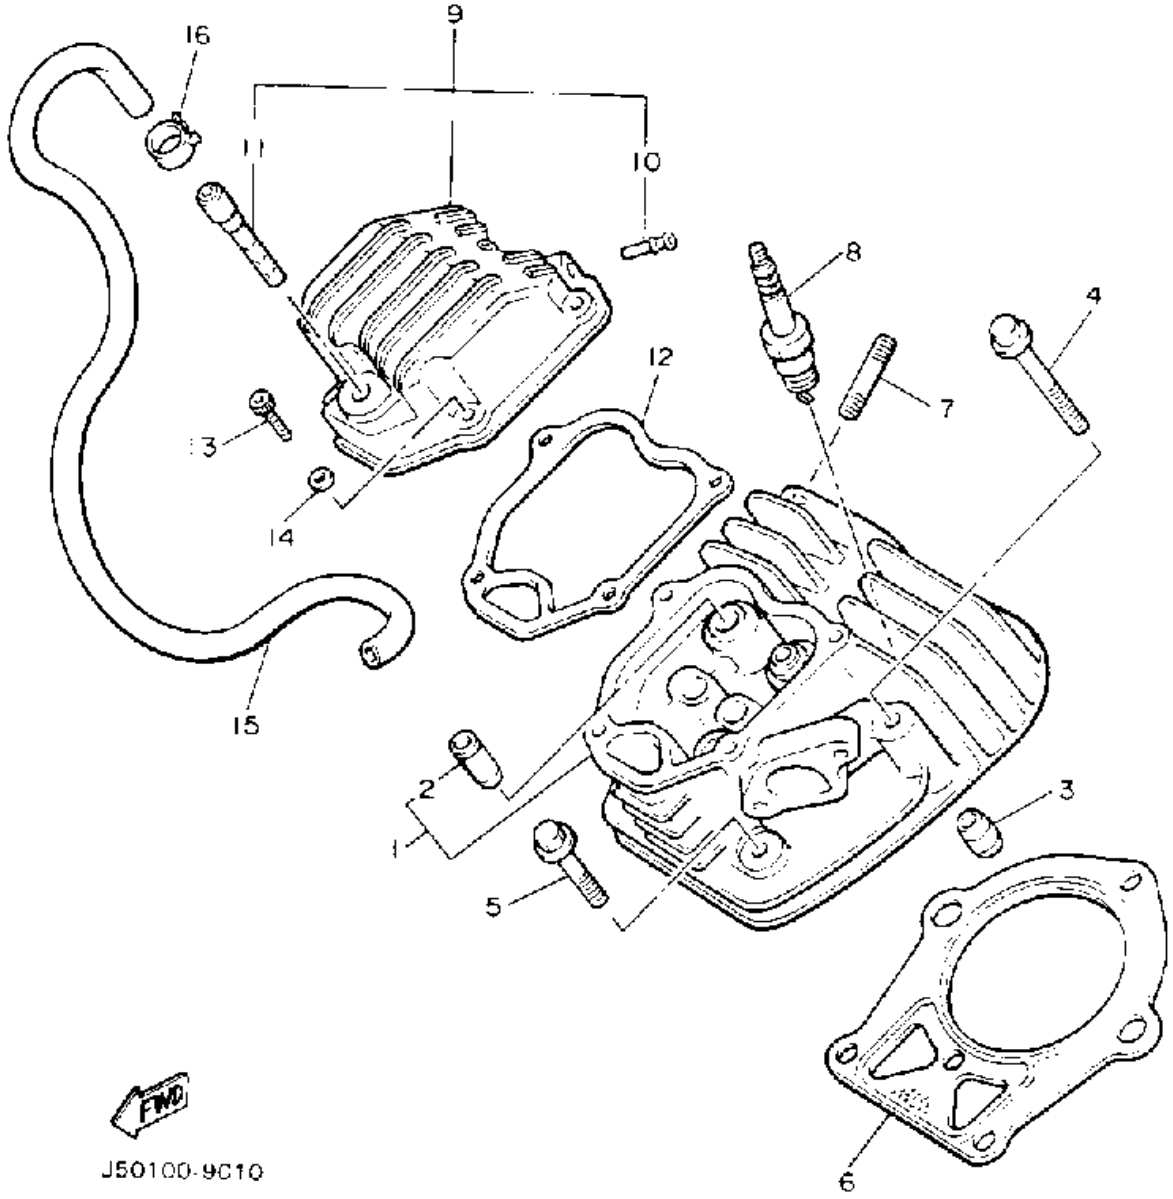

CYLINDER

Ref. No.	Part Number	Description	Qty	Remarks
1	J38-11102-00-00	CYLINDER HEAD ASSEMBLY	1	
2	J38-11133-09-00	. GUIDE, INTAKE VALVE	2	
3	99510-12016-00	PIN, DOWEL	2	
4	95811-08070-00	BOLT, FLANGE	3	
5	95811-08045-00	BOLT, FLANGE (JN5)	3	
6	J38-11181-00-00	GASKET, CYLINDER HEAD 1	1	
7	95612-08618-00	BOLT, STUD	2	
8	NGK-BR4ES-00-00	PLUG, SPARK (NGK BR4ES)	1	
9	J38-11191-00-00	COVER, CYLINDER HEAD 1	1	
10	J38-11116-00-00	. JOINT, BREATHER	2	
11	J38-24461-00-00	. PIPE, JOINT	1	
12	J38-11193-01-00	GASKET, HEAD COVER 1	1	
13	91316-06025-00	BOLT	4	
14	92990-06600-00	WASHER, PLATE	4	
15	90445-130F8-00	HOSE	1	
16	90467-12052-00	CLIP	2	

J50100-9C10