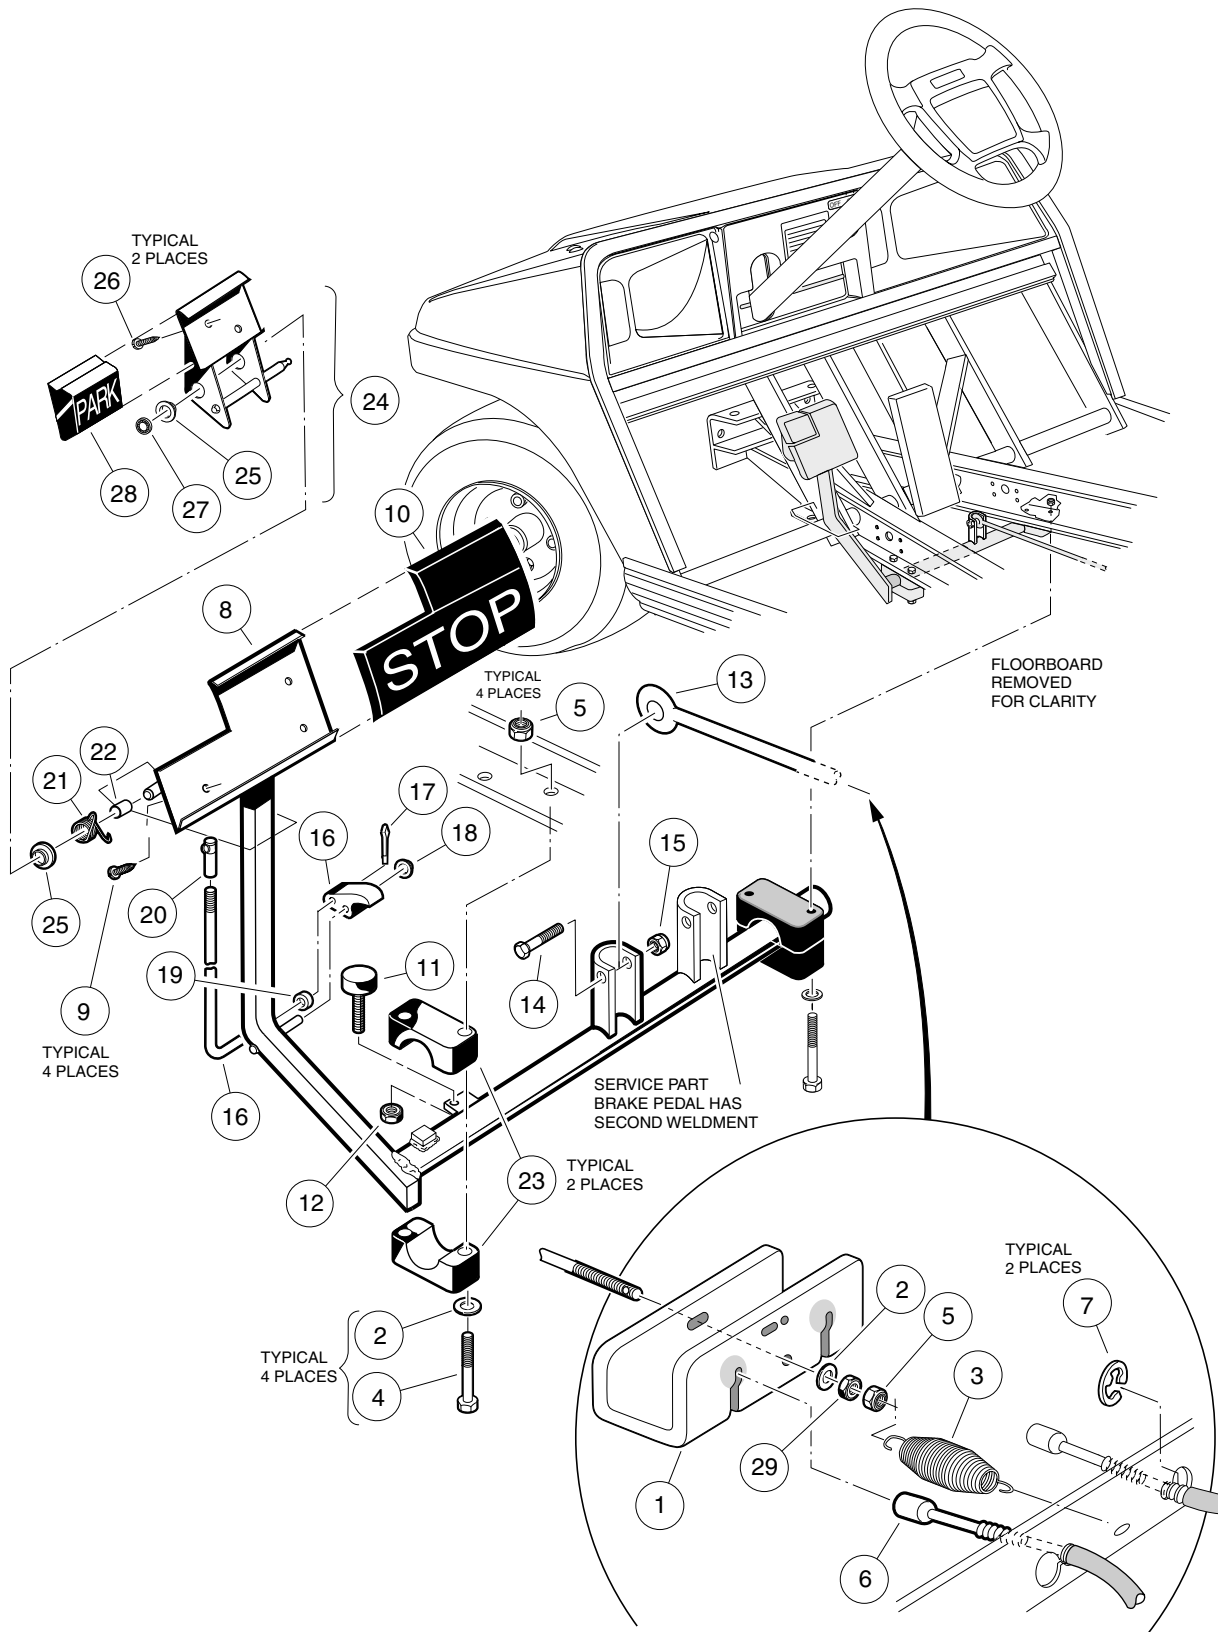

**4  
G  
E**

# BRAKE PEDAL AND CABLE ASSEMBLY

ITEM	PART NO.	DESCRIPTION	QTY GAS	QTY ELEC
		1 2 3 4		
1	101990801	Equalizer .....	1	1
2	1241	Washer, Flat, 5/16 .....	5	5
3	1013531	Spring, Brake Return .....	1	1
4	1010921	Screw, Hex Head Cap, 5/16-18 x 2-1/2 .....	4	4
5	7473	Nut, Nylon Lock, 5/16-18 .....	5	5
6	102022101	Kit, Brake Cable (includes item 7, and Items 13 and 14 on page 4-3) .....	2	2
7	1011779	E-Clip, 1/2 .....	2	2
8	101878201	Kit, Brake Pedal (includes items 9 and 10) .....	1	1
9	7716	Screw, Slotted Hex Washer Head, #10-16 x 1/2 .....	4	4
10	1013869	Pad, Brake Pedal .....	1	1
11	1010878	Bumper, Rubber .....	1	1
12	1028	Nut, Hex, 1/4-20 .....	1	1
13	101953101	Rod, Equalizer .....	1	1
14	101953001	Bolt, Hex Head Shoulder, 3/8 x 1 .....	1	1
15	7473	Nut, Nylon Lock, 5/16-18 .....	1	1
	101187702	Kit, Park Brake Latch (includes items 16 - 20 and Item 25 on Page 4-7) ...	1	1
16	N/A	Rod And Pawl .....	1	1
17	1017029	Pin, Cotter, 7/64 x 1/2 .....	1	1
18	1010877	Nut, Push, 5/16 .....	1	1
19	1010805	Sleeve, Park Brake Rod .....	1	1
20	1010932	Joint, Ball, 1/4-28 .....	1	1
21	1010933	Spring, Park Brake Torsion .....	1	1
22	1010927	Spacer, Park Brake .....	1	1
23	1011402	Package, Brake Mounting Block (contains upper and lower for driver and passenger sides) .....	1	1
24	1011418	Kit, Park Brake Pedal (includes items 25 - 28) .....	1	1
25	1032	Bushing, Nylon .....	2	2
26	8626	Screw, Slotted Hex Washer Head, #10-16 x 1/2 .....	2	2
27	1013876	Nut, Push, 3/8 .....	1	1
28	1013870	Pad, Park Brake .....	1	1
29	1242	Nut, Hex, 5/16-18 .....	1	1