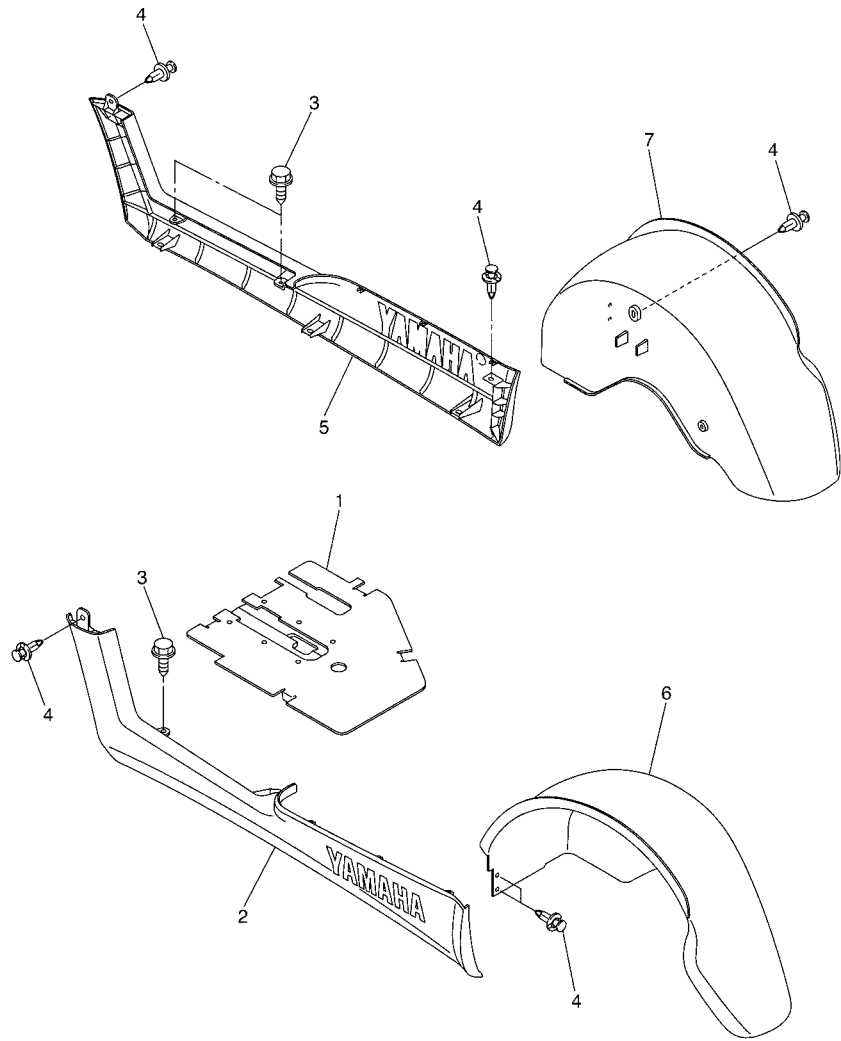

**FIG. 26 BODY FITTING**

REF. NO.	PART NO.	DESCRIPTION	JW11				REMARKS
1	JW1-K8270-00	LID ASSY	1				
2	JW1-K818A-00	PROTECTOR, SIDE PLATE	1				
3	JW1-F3396-00	SCREW, SPECIAL	4				
4	90269-06804	RIVET	12				
5	JW1-K818B-00	PROTECTOR, SIDE PLATE 2	1				
6	JW1-K8191-00	PANEL, REAR FENDER 1	1				
7	JW1-K8192-00	PANEL, REAR FENDER 2	1				

JW11100-E260