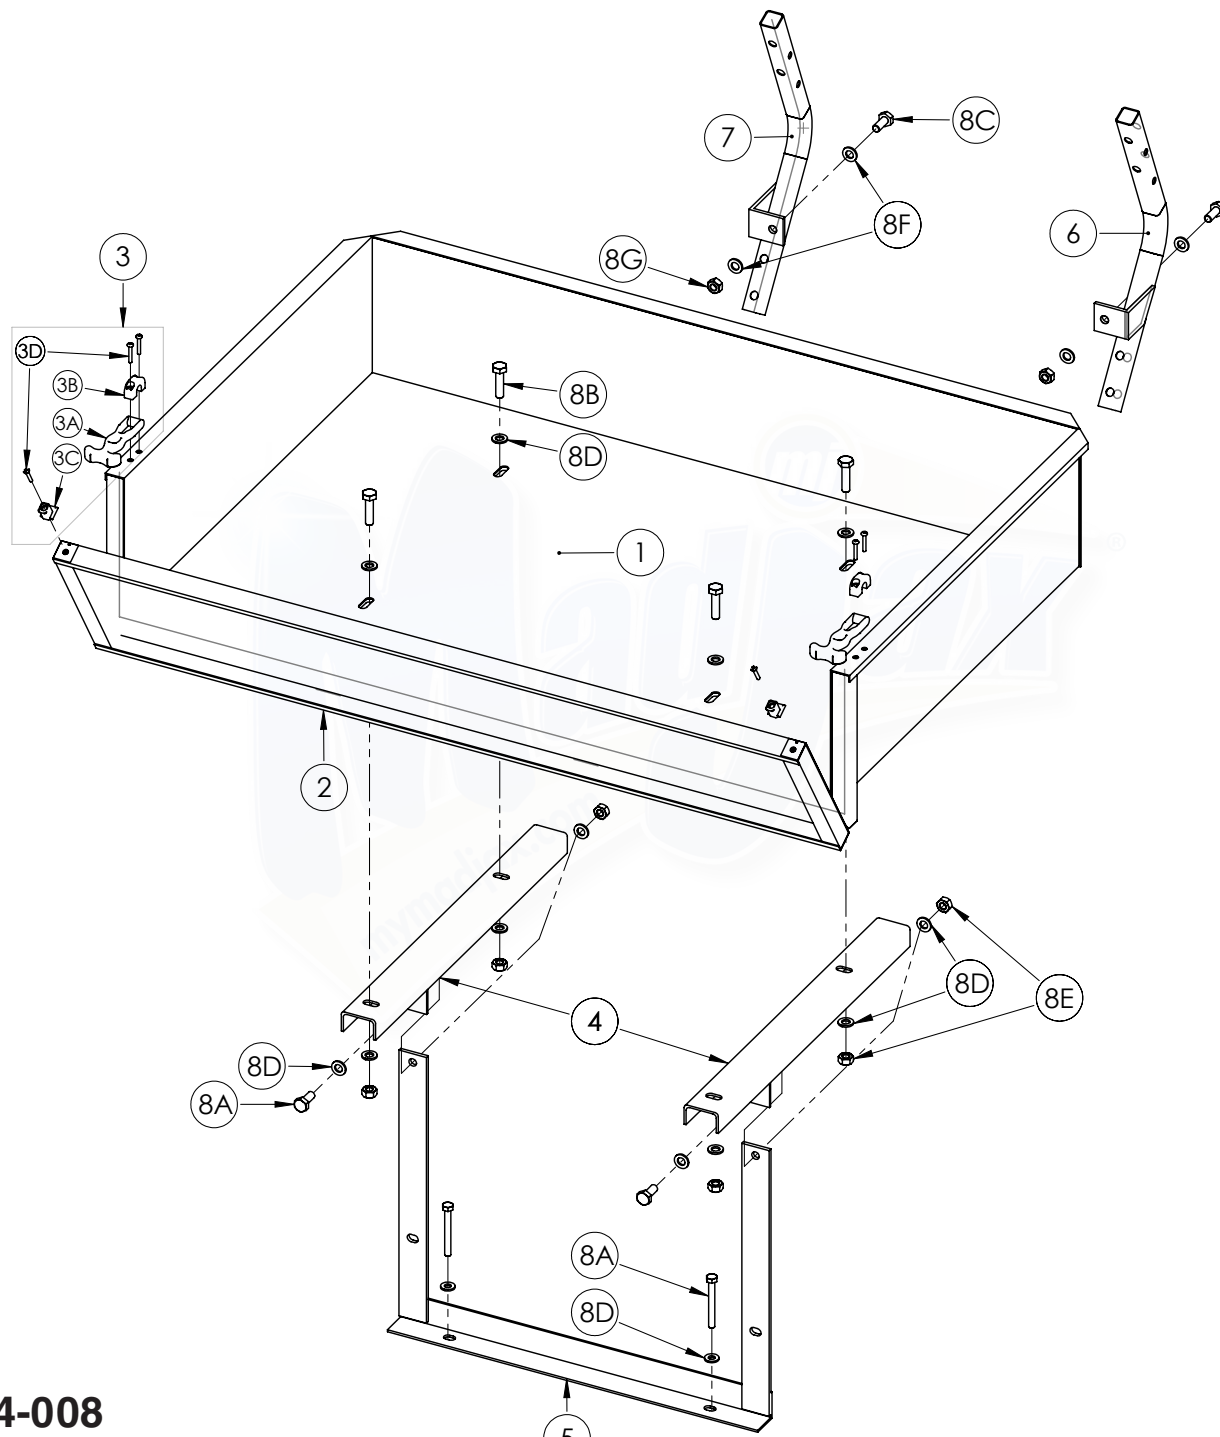

Madjax® Cargo Box and Brackets : Yamaha® G-Series®

04-008

No.	Part No.	Description	QTY	No.	Part No.	Description	QTY
1		Cargo Box - Steel	1	6	W01-6-5	Seat Mounting Bracket-Right	1
		Cargo Box - Aluminum	1	7	W01-6-4	Seat Mounting Bracket-Left	1
2	W04-1-2	Cargo Box Gate - Steel	1	8	W04-8-1	Cargo Box Hardware Pack - DRIVE	1
	W04-1-3	Cargo Box Gate - Aluminum	1	8A		M10x40 Hex Head Bolt	4
3	W04-1-1	Cargo Box Latch and Hardware	2	8B		M10x25 Hex Head Bolt	4
3A		Latch Handle	1	8C		M8x70 Hex Head Bolt	2
3B		Latch Handle Mount	1	8D		M10 Flat Washer	16
3C		Latch Handle Catch	1	8E		M10 Locking Nut	8
3D		M6x30 Machine Screw	3	8F		M8 Flat Washer	4
4		Cargo Box Bracket- G22	2	8G		M8 Locking Nut	2
5	W01-2-3	Bagwell Bracket - G22	1				